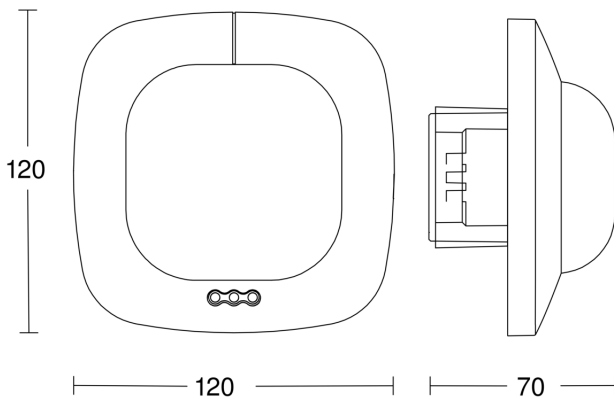

Presence detector - Professional Line

IR Quattro HD 24m

COM1 - in-ceiling installation white

EAN 4007841 079369

Article number 079369

Dimension Drawing 1

Dimension Drawing 2