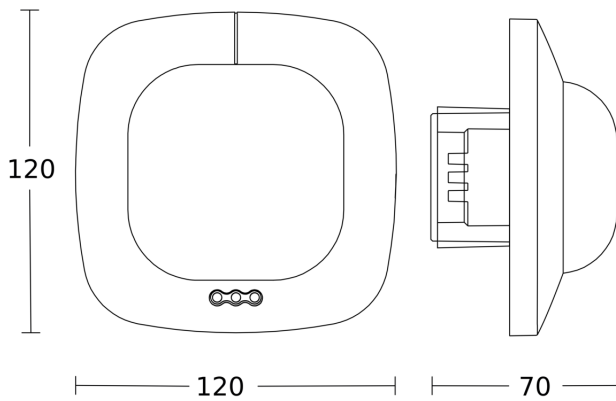

# IR Quattro HD 24m

COM1 - in-ceiling installation white

EAN 4007841 079369

Article number 079369

Dimension Drawing 1

Dimension Drawing 2